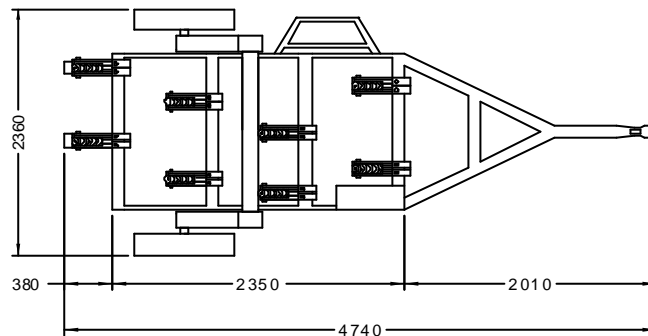

## SPECIFICATIONS:

<b>Draft Requirements:</b>	4 WD or small tractor-30 hp
<b>Battery- (for lift):</b>	12 V Deep Cycle
<b>Hitches:</b>	(1) 50 mm Ball Hitch (2) Tractor Pin hitch
<b>Tyres:</b>	750-16-12 ply; (Cross-ply) Tyre pressure 25 psi
<b>Lift Height &amp; Road Clearance:</b>	300 mm
<b>Points/Boots:</b>	Primary Sales
<b>Gearbox for Cone Unit:</b>	Zero-Max
<b>Fan:</b>	Petrol Driven
<b>Hopper:</b>	10 Litre Kimseed (Seed or Fertiliser)
<b>Tynes:</b>	8 x Chisel type
<b>Tyne Spacing:</b>	7 - 9" x 8 Rows
<b>Plot Lengths:</b>	6 metres to 100 metres
<b>Transport width:</b>	2500 mm