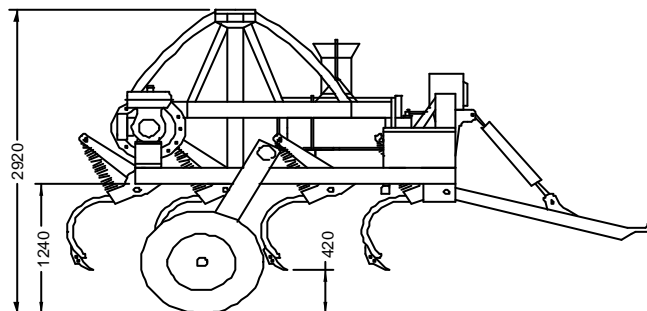

### Features:

- 8 Rows at 7" to 9" Spacings
- Trailed behind Tractor or 4WD
- Lift Control by **12V DC** switch from cab.
- **Battery Charger**
- Road Transport speed 80 Kph.
- Nissan or Land cruiser wheels to suit towing vehicle.
- **Latest technology tyne** assemblies, 375lb breakout Chisel Tyne.
- Standard ground tips or Tee-boot type.
- **Banded Fertiliser** brackets and tubes.
- **Diameter 450mm Belted cone** unit with quick-change gearbox.
- **10 litre Seed or Fertiliser hopper** with adjustable metering.
- **Parallel lift** to ground level to maintain even sowing depth.
- Positive depth control with clip on segments for lift ram stroke.
- **Seed from Canola through to Faba Beans.**
- **Versatile Cone & Hopper distribution**
  - Seed in Cone - Fertiliser in Hopper
  - Fertiliser in Cone - Seed in Hopper
  - Seed & Trace fertiliser in cone - Banded fertiliser in Hopper
  - Fertiliser in Cone - Seed & Trace in Hopper

## SPECIFICATIONS:

<b>Draft Requirements:</b>	4 WD or small tractor-30 hp
<b>Battery- (for lift):</b>	12 V Deep Cycle
<b>Hitches:</b>	(1) 50 mm Ball Hitch (2) Tractor Pin hitch
<b>Tyres:</b>	750-16-12 ply; (Cross-ply) Tyre pressure 25 psi
<b>Lift Height &amp; Road Clearance:</b>	300 mm
<b>Points/Boots:</b>	Primary Sales
<b>Gearbox for Cone Unit:</b>	Zero-Max
<b>Fan:</b>	Petrol Driven
<b>Hopper:</b>	10 Litre Kimseed (Seed or Fertiliser)
<b>Tynes:</b>	8 x Chisel type
<b>Tyne Spacing:</b>	7 - 9" x 8 Rows
<b>Plot Lengths:</b>	6 metres to 100 metres
<b>Transport width:</b>	2500 mm