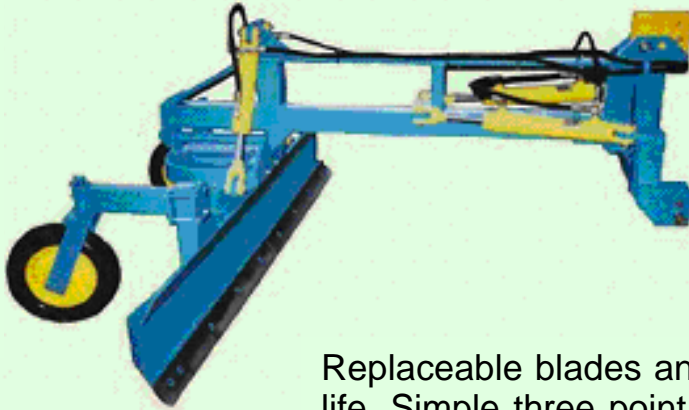

www.kimseed.com.au

Email: kimseed@kimseed.com.au

Kimseed Wilson Grader Blade

From the economy model through to the deluxe hydraulic, Kimseed Wilson Machinery grader blades cover agricultural needs from drain cleaning through to road management.

Replaceable blades and sturdy construction ensure a long life. Simple three point linkage attachment is enhanced by the floating head for accurate finishing. Hydraulic side shift and tilt and turntable rotation options. Strong turntable with 360 deg rotation. Twin blade mounted depth wheels. Replaceable blade edges with excellent cutting ability.

MODEL	SIZES	SIDE SHIFT	TILT	BLADE EDGE	DEPTH WHEELS
DELUXE	2.4 AND 3 METRE	HYDRAULIC	HYDRAULIC	REPLACEABLE	TWIN
ECONOMY	1.8 TO 2.4	OPTIONAL MANUAL	MANUAL	REPLACEABLE	SINGLE

Australian Native
Seed Specialists