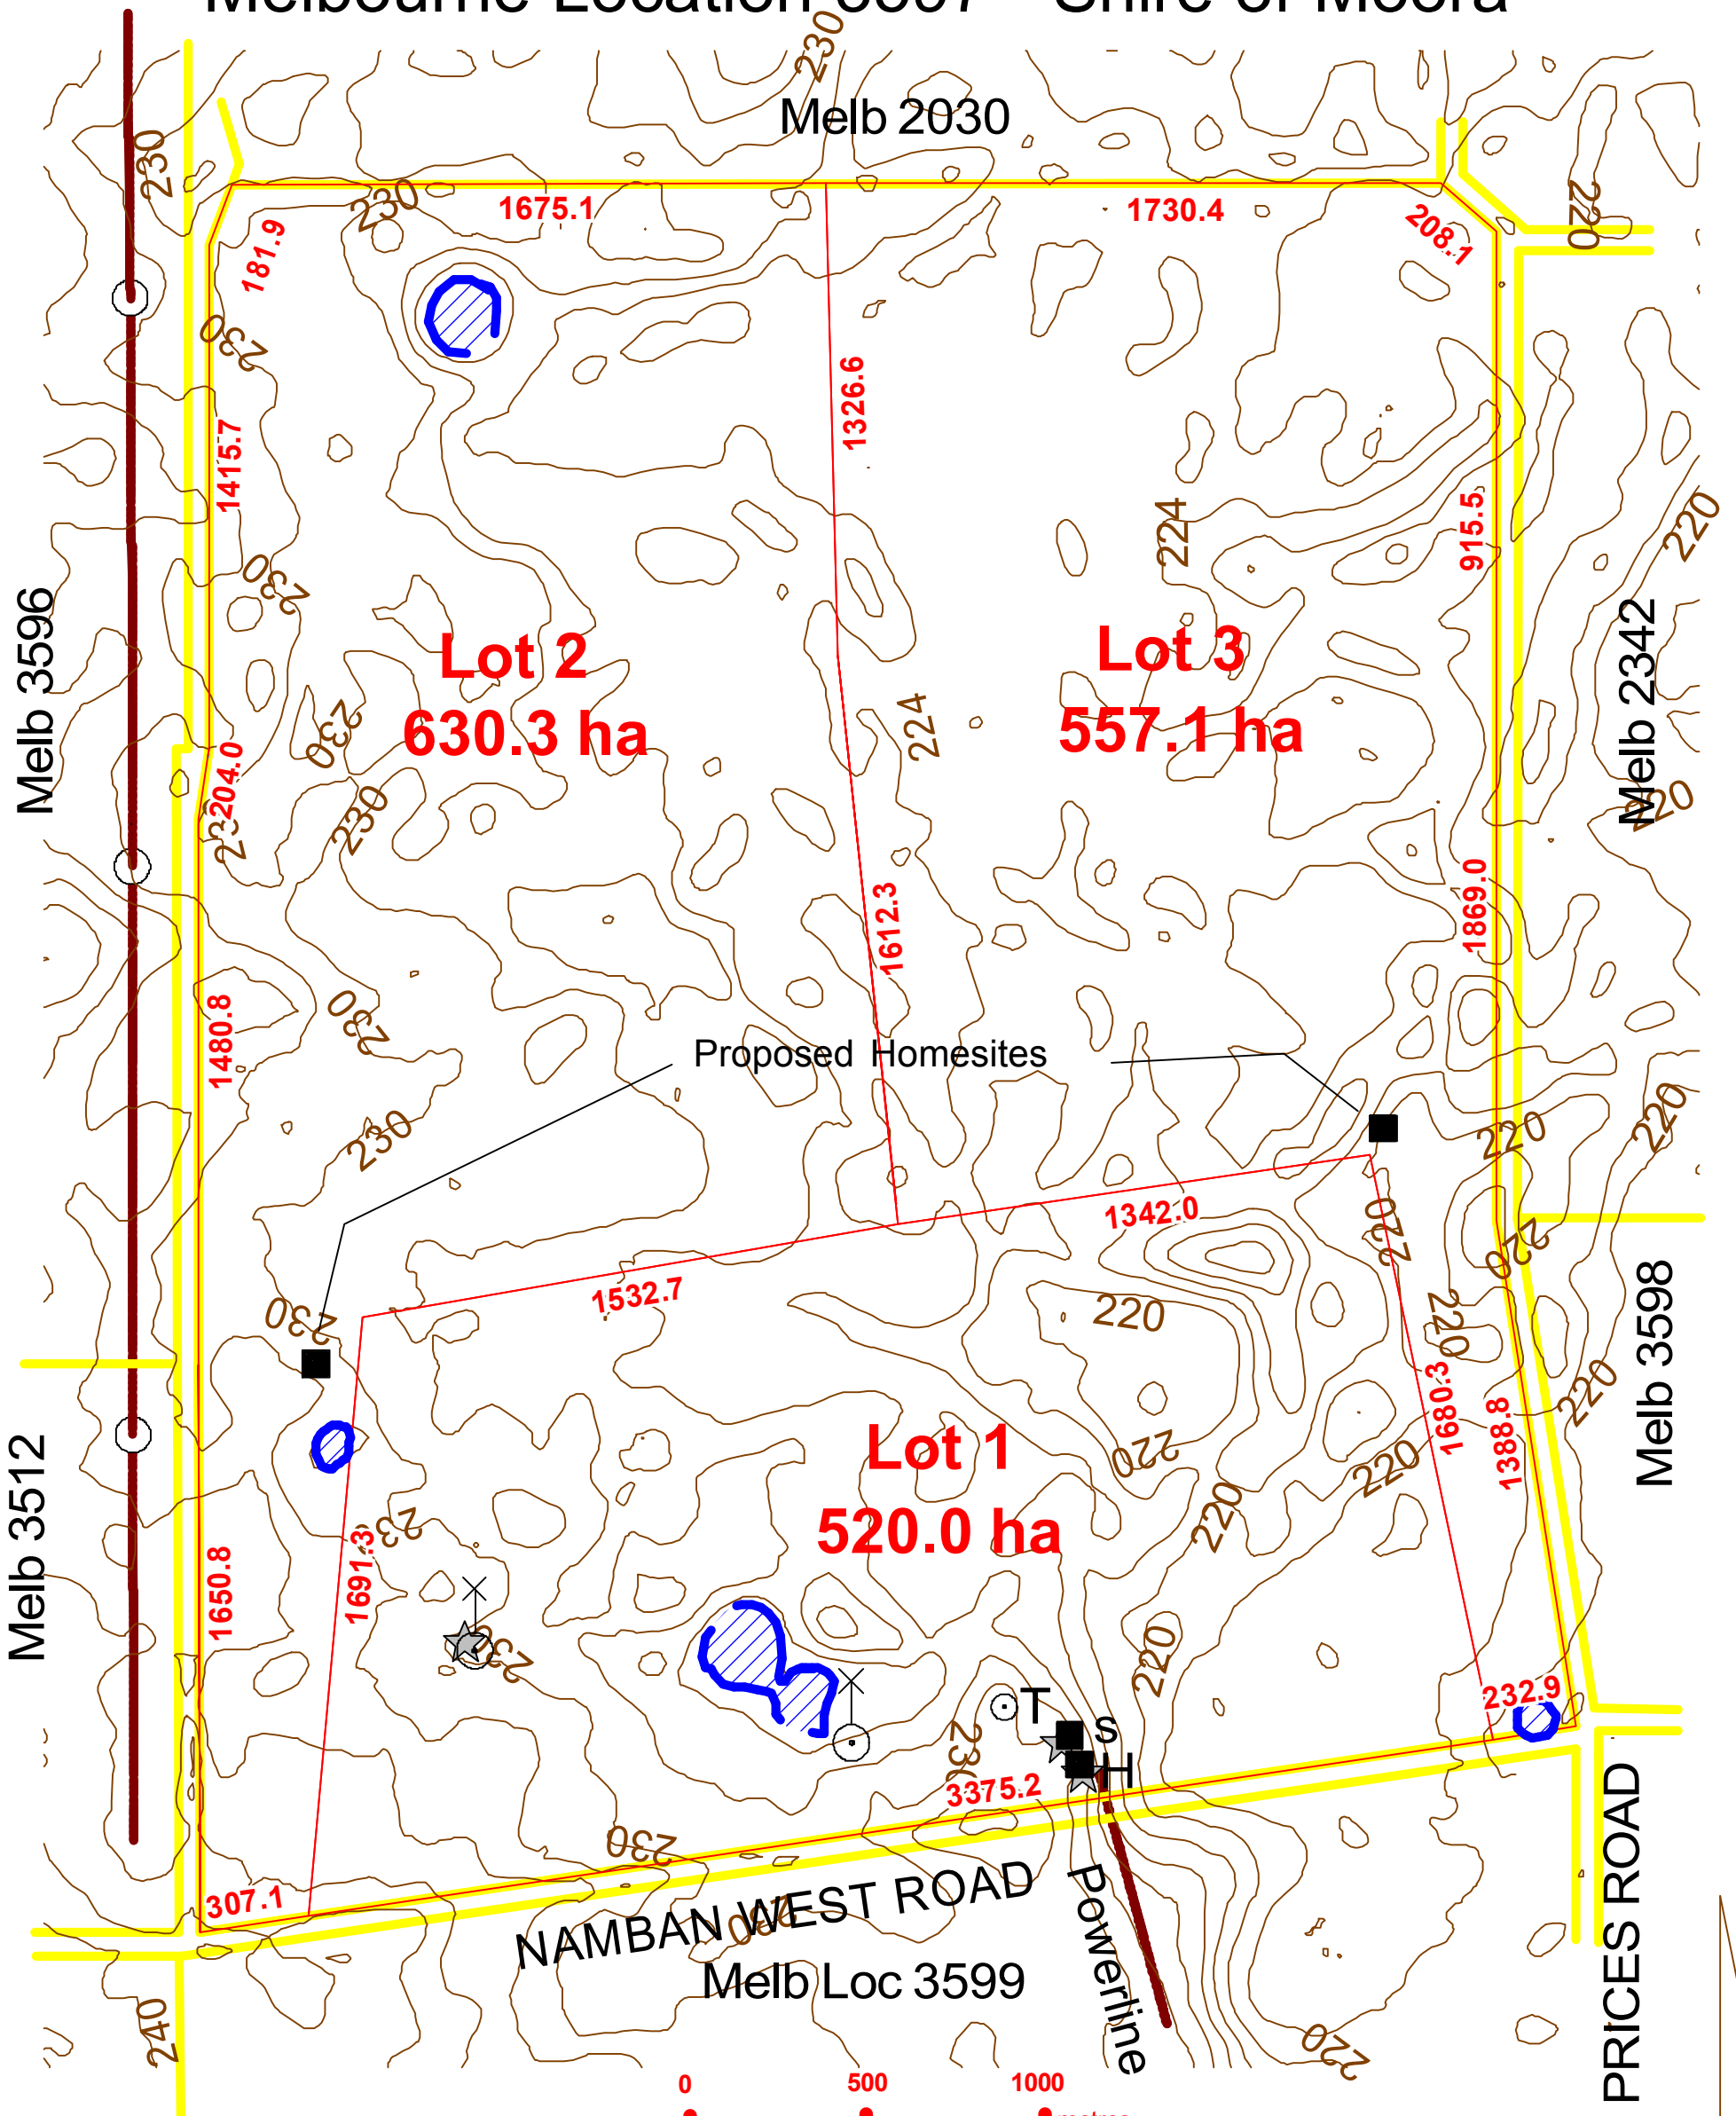

PROPOSED SUBDIVISION

Melbourne Location 3597 - Shire of Moora

Original area Melb. Location 3597 - 1706 Ha

No. of existing lots - 1

No. of proposed lots - 3

Power Line -

Buildings

Water Points