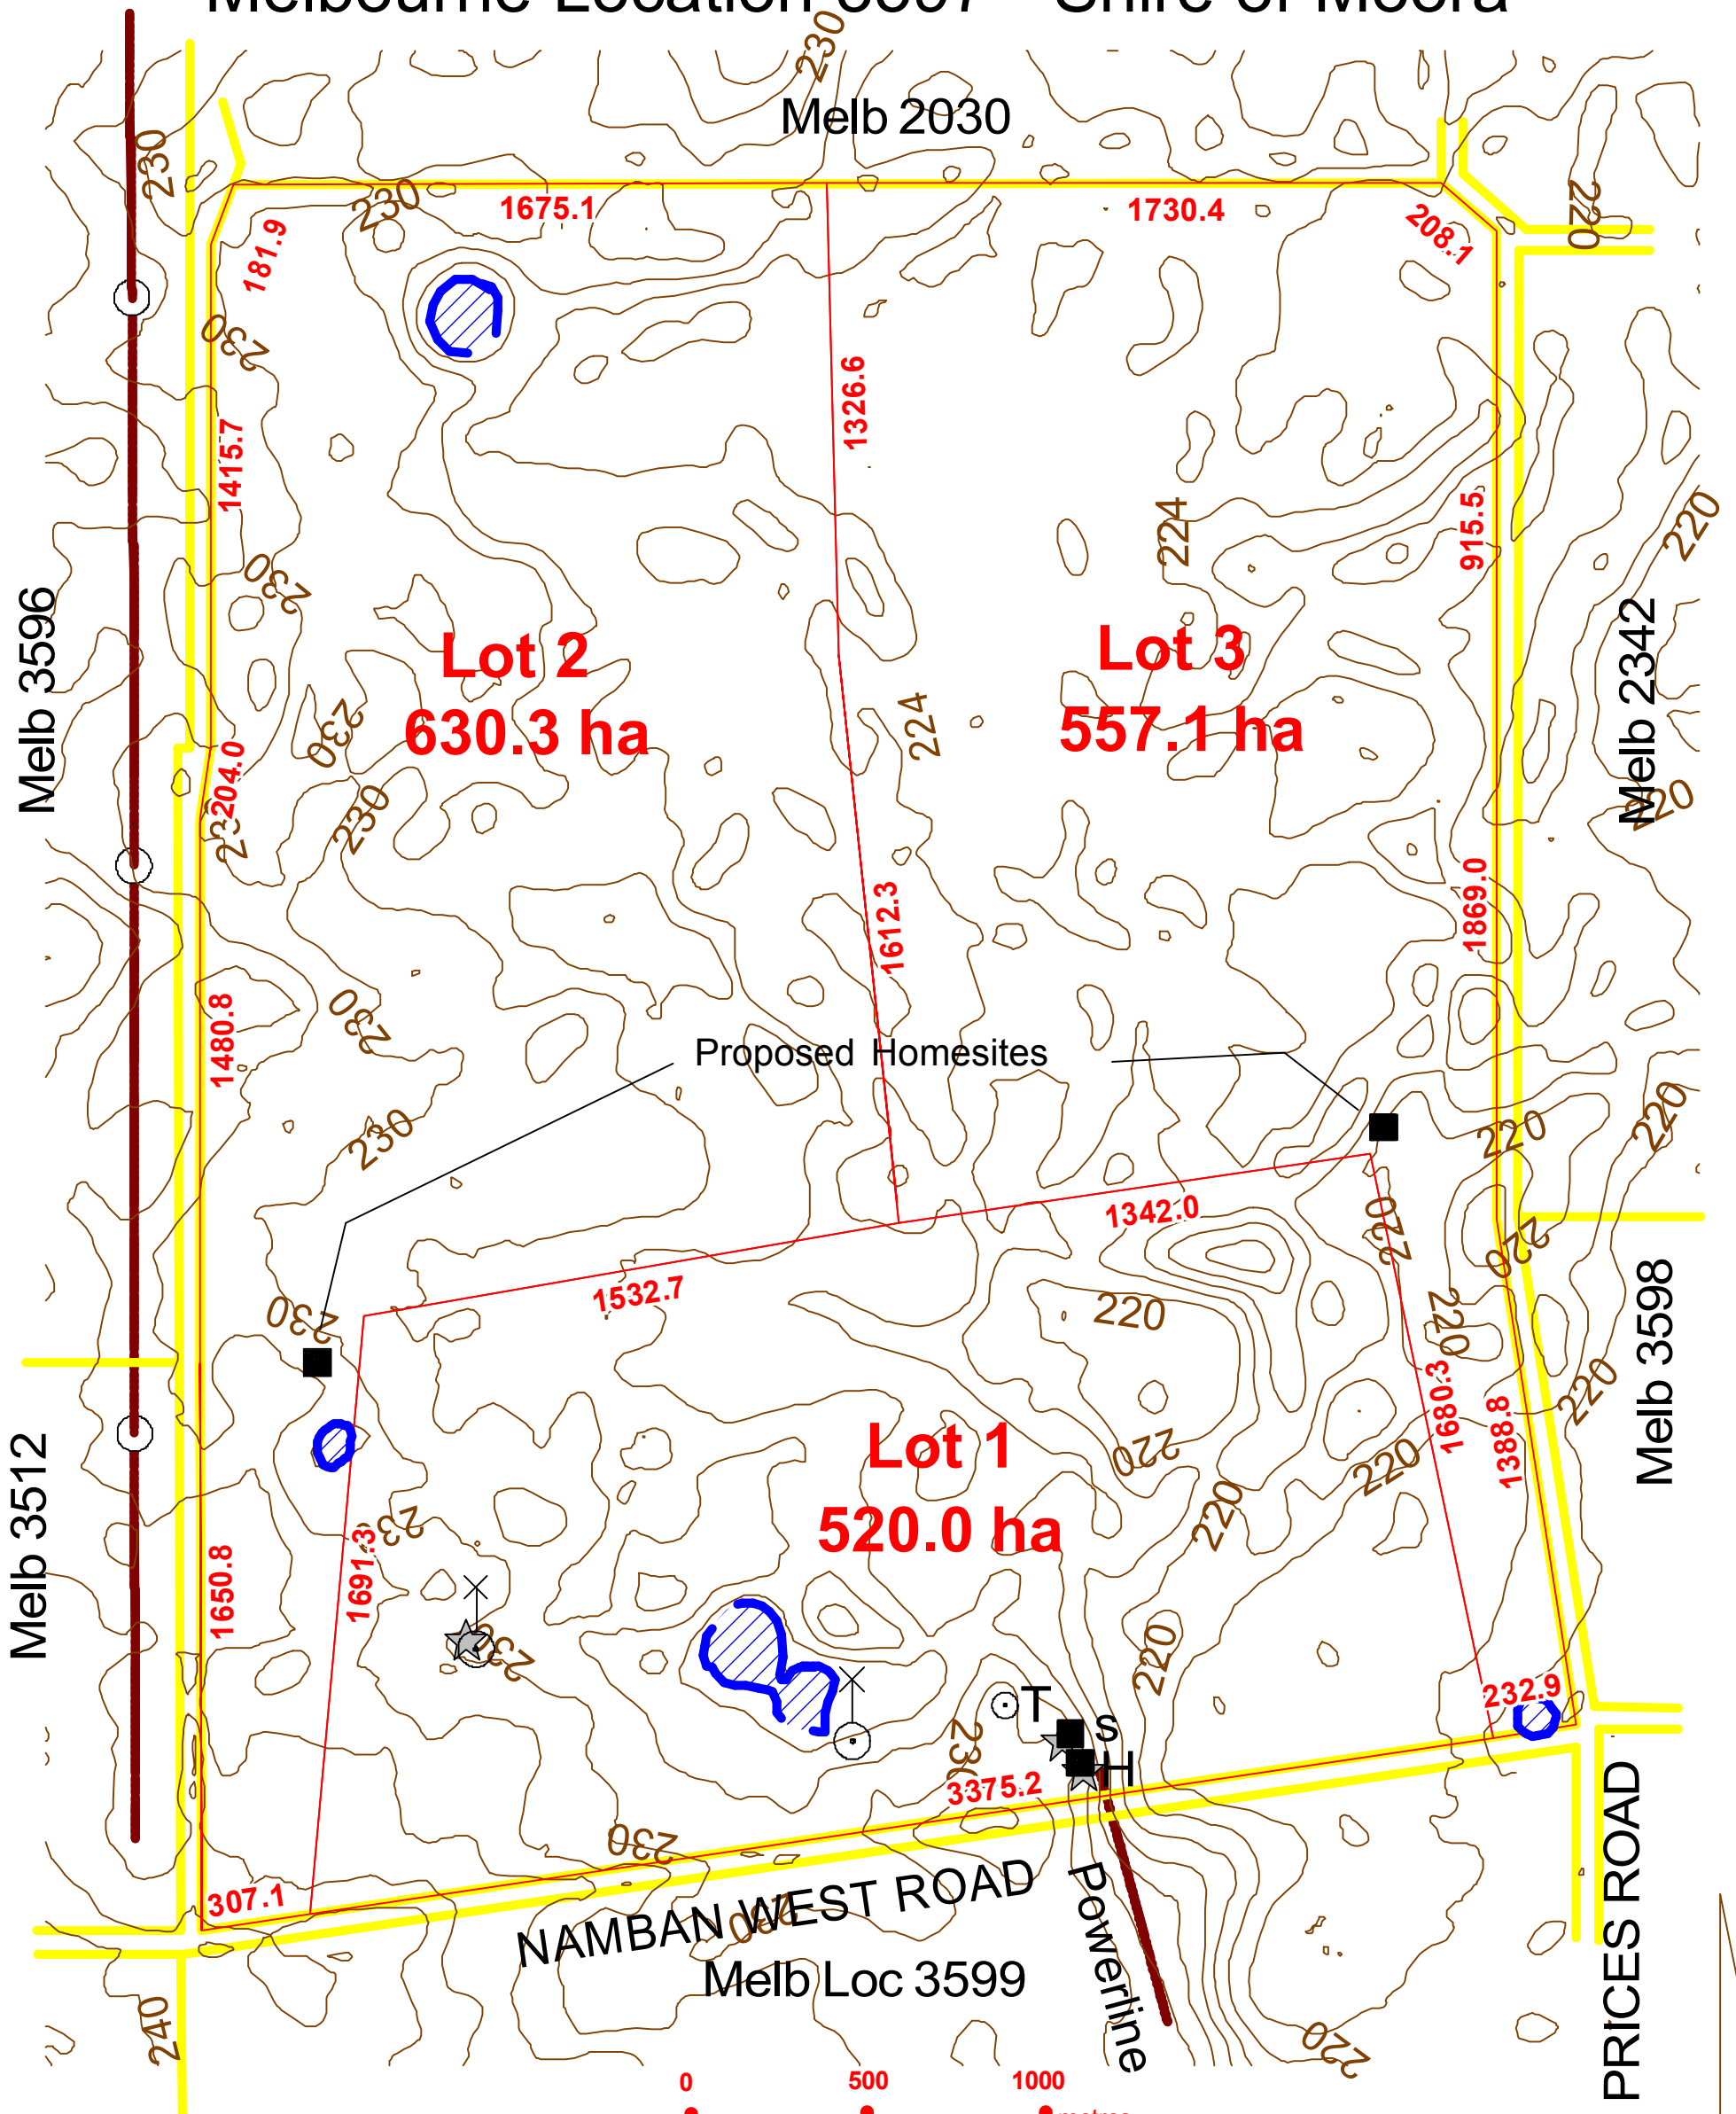

PROPOSED SUBDIVISION

Melbourne Location 3597 - Shire of Moora

Original area Melb. Location 3597 - 1706 Ha
 No. of existing lots - 1
 No. of proposed lots - 3

Power Line -
 Buildings
 Water Points
 Wetlands